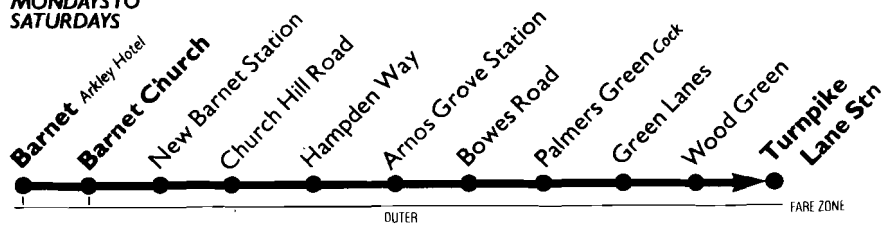

84A MONDAYS TO SATURDAYS

Pay as you enter bus, please have your fare ready.

Except evenings and early Saturday mornings

Mondays to Fridays

Barnet Arkley Hotel	06:41	07:08	07:31	08:31	09:01	09:34	10:04	10:34	11:04	11:34	12:04	12:34	12:54	13:04
Barnet Church	05:59	06:46	07:13	07:38	08:08	09:08	09:39	10:09	10:39	11:09	11:39	12:09	12:39	12:59
New Barnet Station Approach	06:03	06:50	07:17	07:44	08:14	08:44	09:14	09:45	10:15	10:45	11:15	11:45	12:15	12:45
Hampden Square Osidge Arms	06:12	06:59	07:26	07:55	08:25	08:55	09:25	09:55	10:25	10:55	11:25	11:55	12:25	12:55
Amos Grove Station	06:18	06:38	07:05	07:32	08:02	08:32	09:02	09:32	10:02	10:32	11:02	11:32	12:02	12:32
Palmers Green Cock	06:24	06:44	07:11	07:39	08:09	08:39	09:09	09:38	10:08	10:38	11:08	11:38	12:08	12:38
Wood Green Station	06:31	06:51	07:18	07:48	08:18	08:48	09:18	09:46	10:16	10:46	11:16	11:46	12:16	12:46
Turnpike Lane Station	06:35	06:55	07:23	07:54	08:24	08:54	09:24	09:51	10:21	10:51	11:21	11:51	12:21	12:51
Barnet Arkley Hotel	13:34	14:04	14:34	15:04	15:34	16:04	17:04	17:34	18:04	18:34	19:04	19:34	20:04	20:34
Barnet Church	13:39	14:09	14:39	15:09	15:41	16:11	16:41	17:11	17:41	18:11	18:39	19:09	19:39	20:09
New Barnet Station Approach	13:45	14:15	14:45	15:15	15:48	16:18	16:48	17:18	17:48	18:18	18:44	19:14	19:43	20:13
Hampden Square Osidge Arms	13:55	14:25	14:55	15:25	15:58	16:28	16:58	17:28	17:58	18:28	18:54	19:24	19:52	20:22
Amos Grove Station	14:02	14:32	15:02	15:32	16:05	16:35	17:05	17:35	18:05	18:35	19:01	19:30	19:58	20:28
Palmers Green Cock	14:08	14:38	15:08	15:39	16:12	16:42	17:12	17:42	18:12	18:41	19:07	19:36	20:04	20:34
Wood Green Station	14:16	14:46	15:16	15:46	16:19	16:49	17:19	17:49	18:19	18:48	19:14	19:43	20:11	20:41
Turnpike Lane Station	14:21	14:51	15:21	15:51	16:24	16:54	17:24	17:54	18:24	18:52	19:18	19:47	20:15	20:45
Barnet Arkley Hotel	22:09	22:39	23:09	23:39	00:09									
Barnet Church	22:13	22:43	23:13	23:43	00:13									
New Barnet Station Approach	22:22	22:52	23:22	23:52	00:22									
Hampden Square Osidge Arms	22:28	22:58	23:28	23:58	00:28									
Amos Grove Station	22:34	23:04	23:34	00:04	00:34									
Palmers Green Cock	22:41	23:11	23:40	00:10	00:40									
Wood Green Station	22:45	23:15												
Turnpike Lane Station	22:45	23:15												