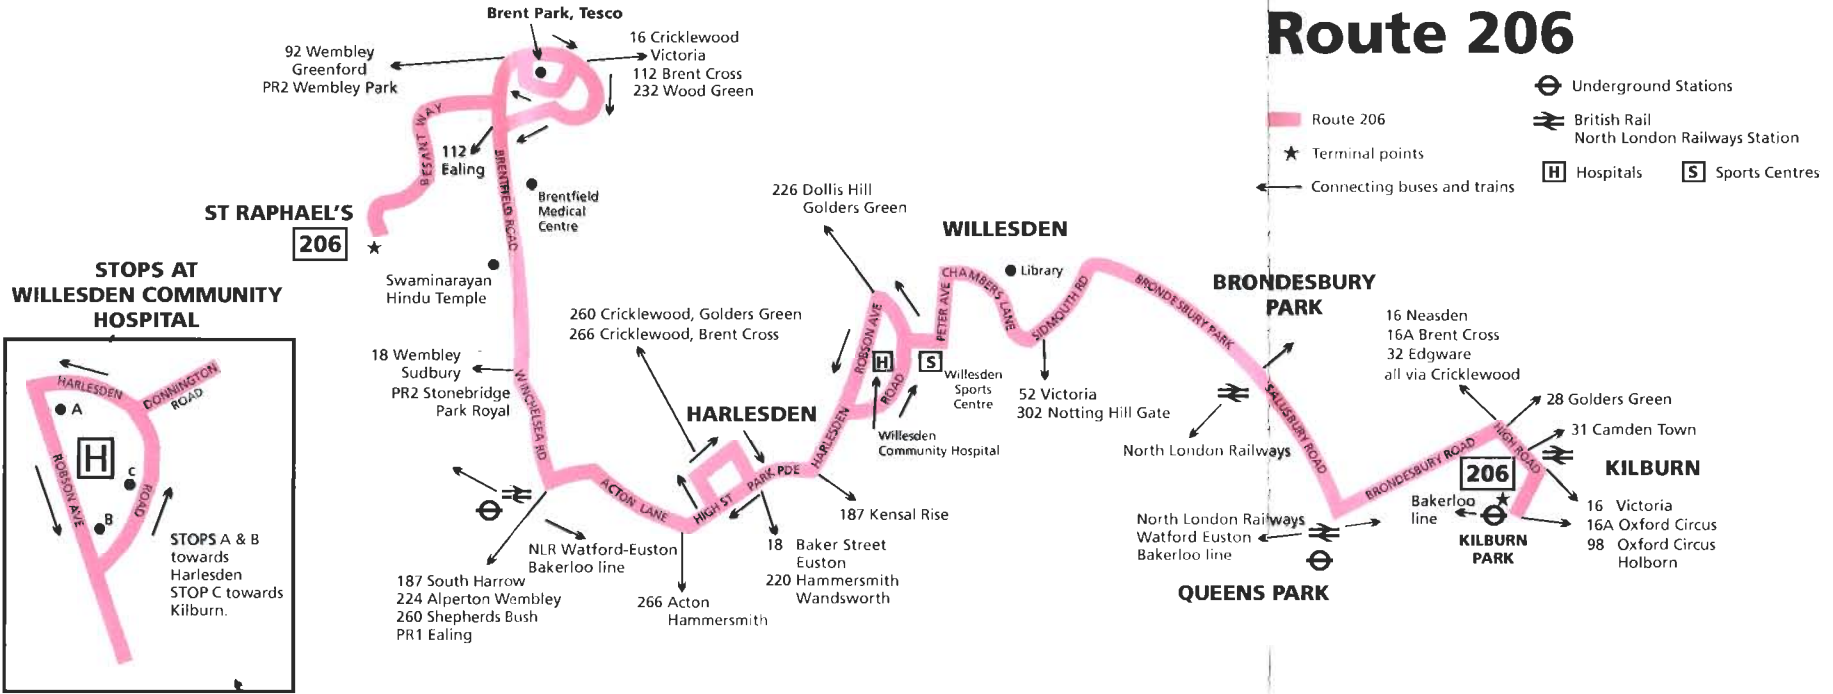

Printed on Recycled Paper

All you need to know about your local buses

Specially designed with local travelling in mind, the Local Bus Guide is everything you need to get around your area.

Inside you'll find details and timings of every route and service – for shopping trips to night buses – for local sightseeing to further afield. In fact everything to take you from door to door!

Route 206 is operated by Metroline Travel Limited.

If you have any comments or suggestions, please write to the Garage Manager, Harrow Weald Bus Garage, Metroline Travel Limited, 467 High Road, Harrow Weald, Middlesex HA3 6EJ.