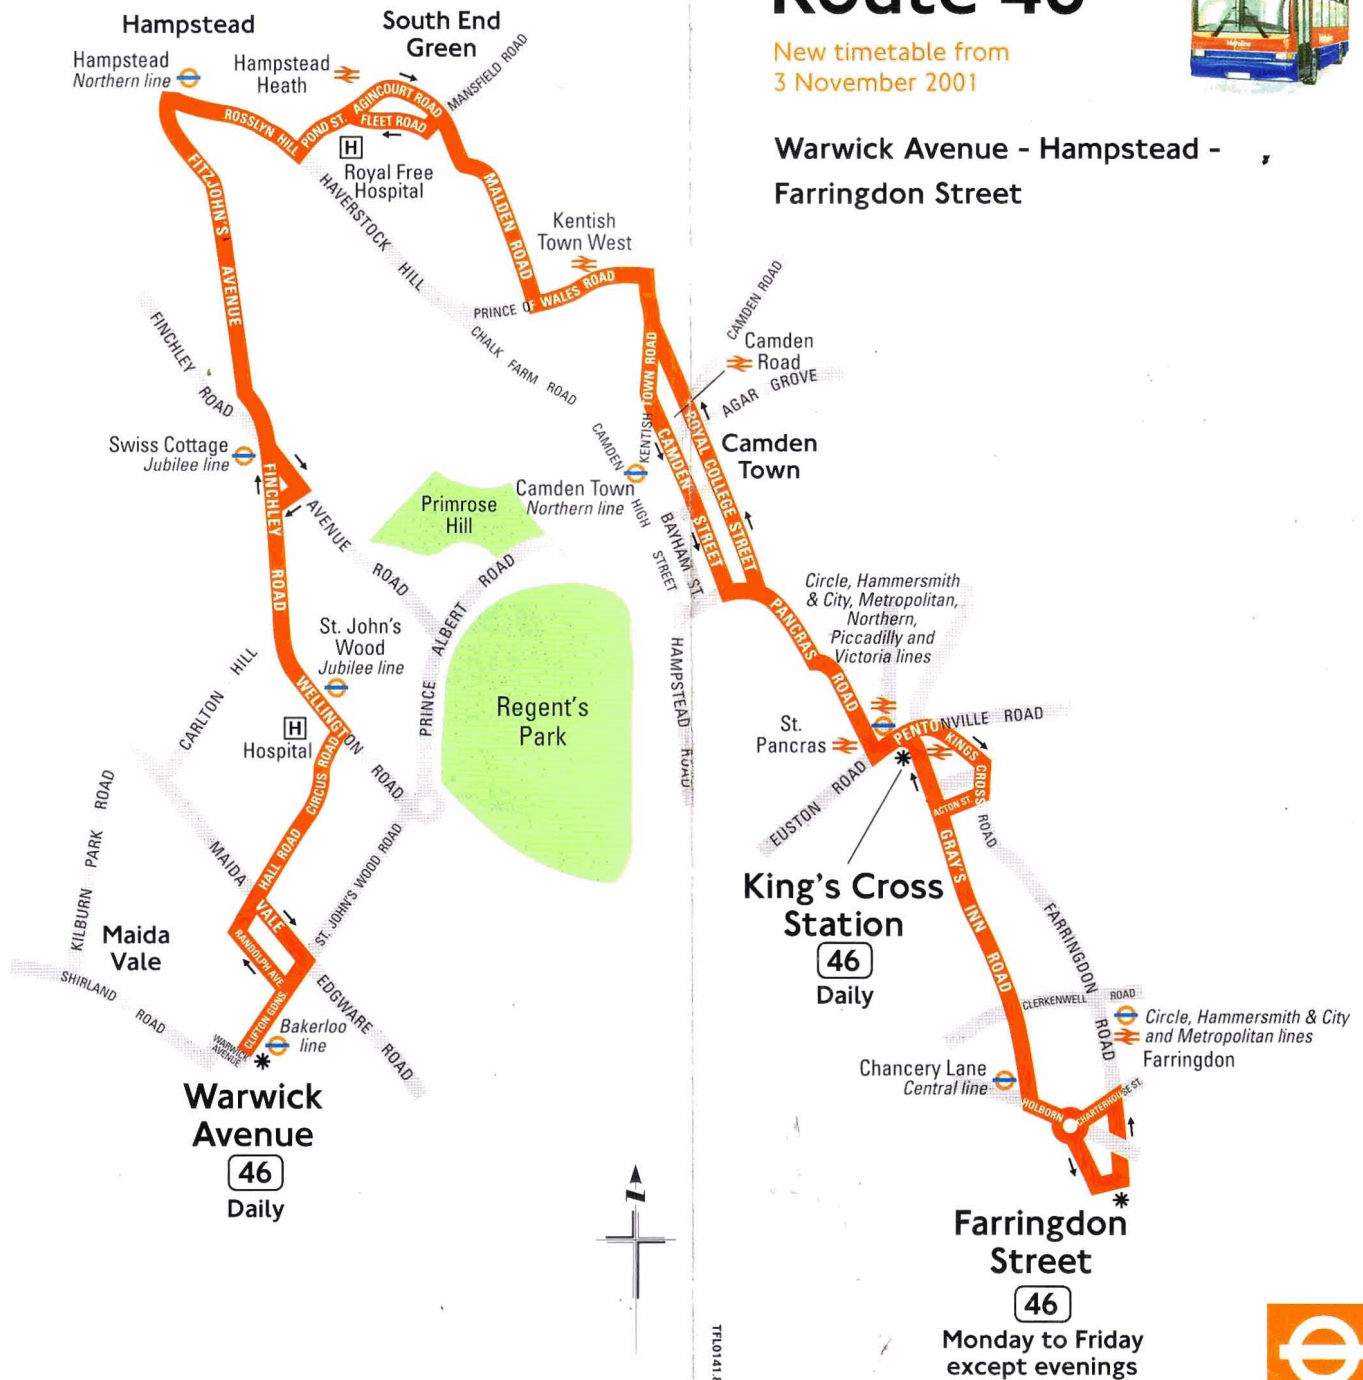

# Route 46

New timetable from  
3 November 2001

Warwick Avenue - Hampstead -  
Farringdon Street

TEL0141 8 01