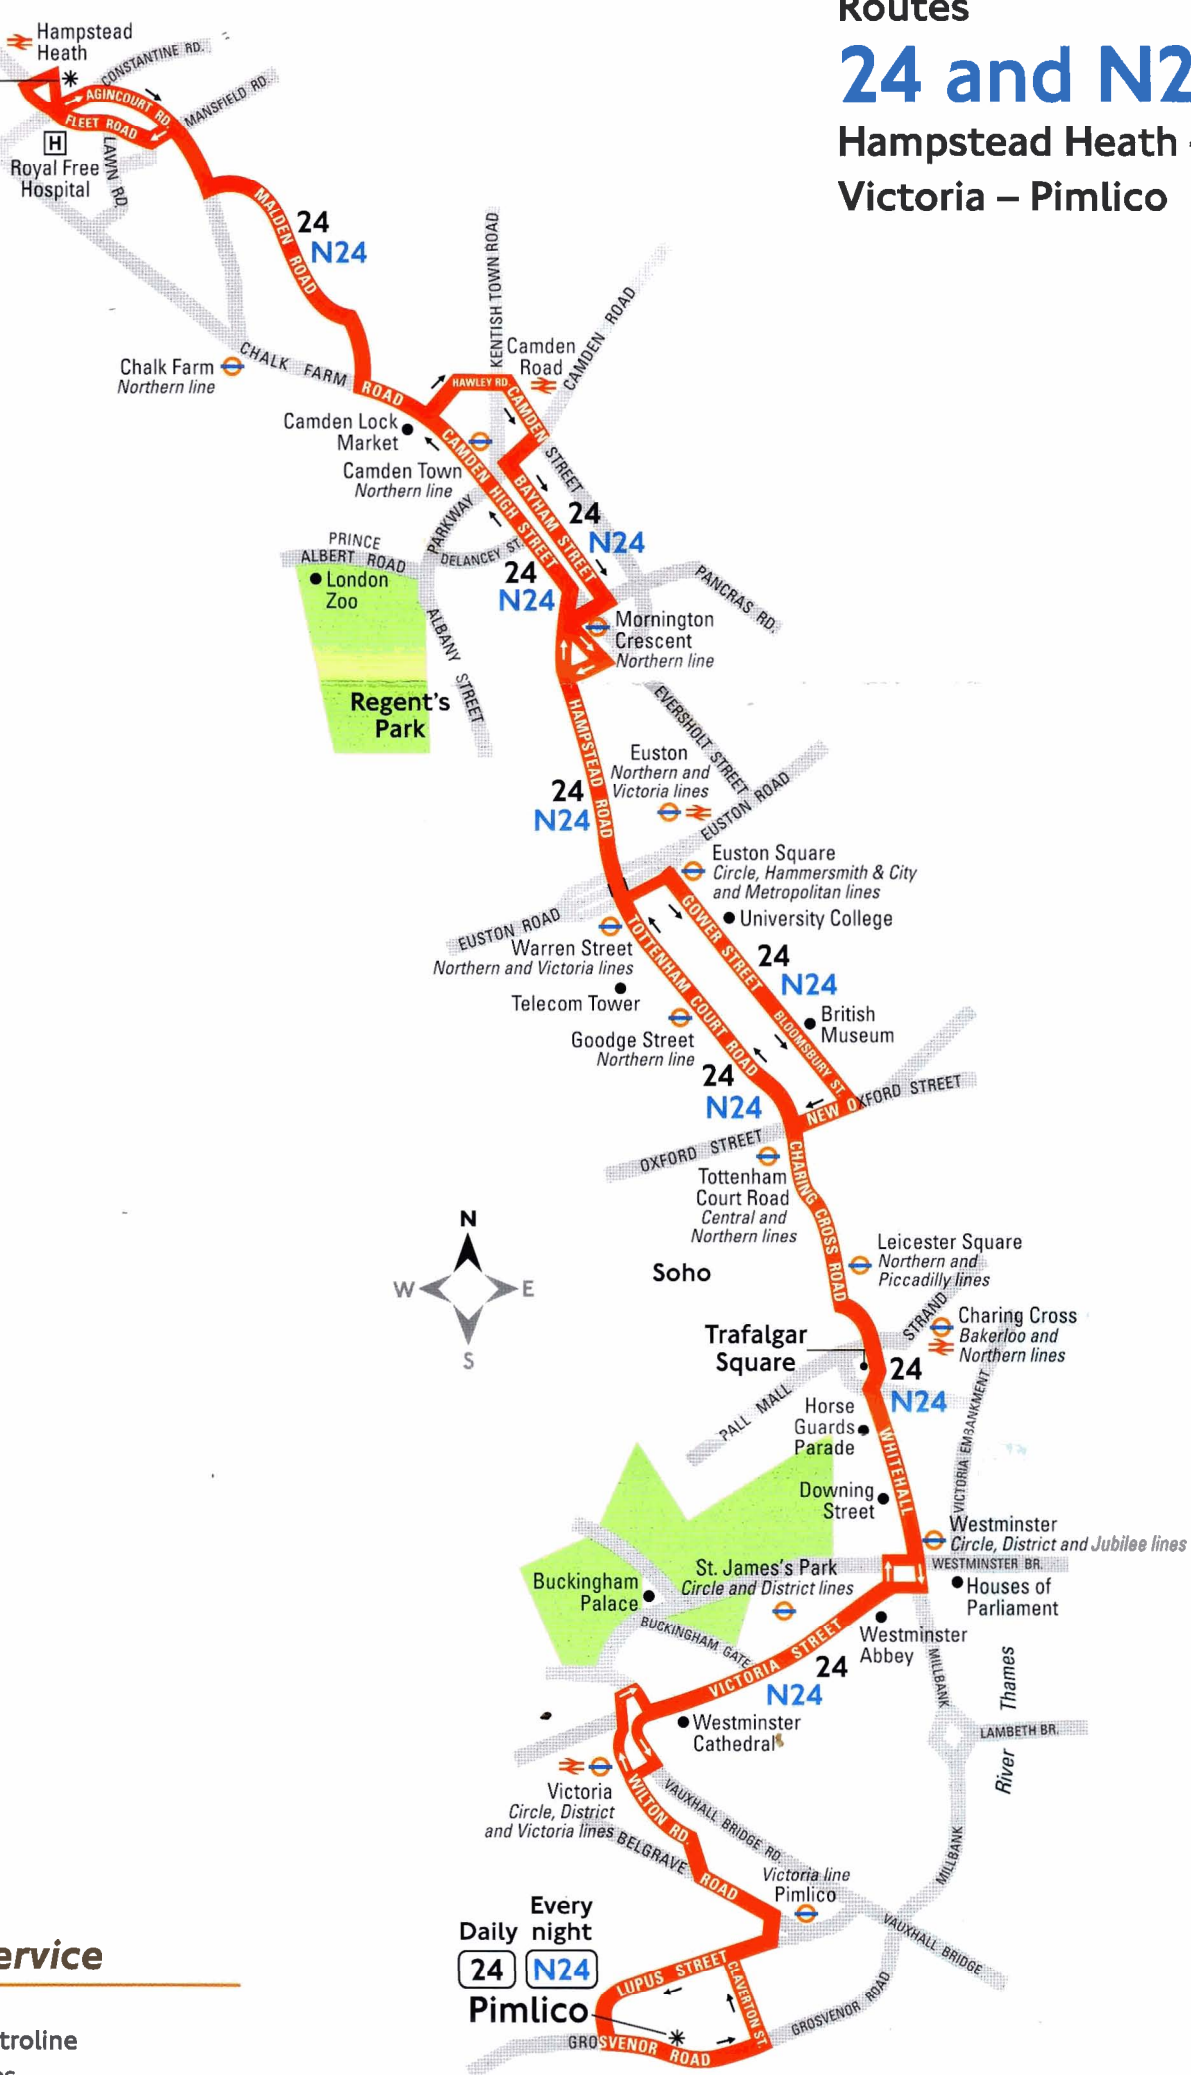

# Routes

## 24 and N24

### Hampstead Heath – Victoria – Pimlico

**Hampstead Heath**  
**South End Green**  
**24** **N24**  
 Daily Every night

Every night  
 Daily  
**24** **N24**  
**Pimlico**

### 24-hour service

Operated by Metroline for London Buses